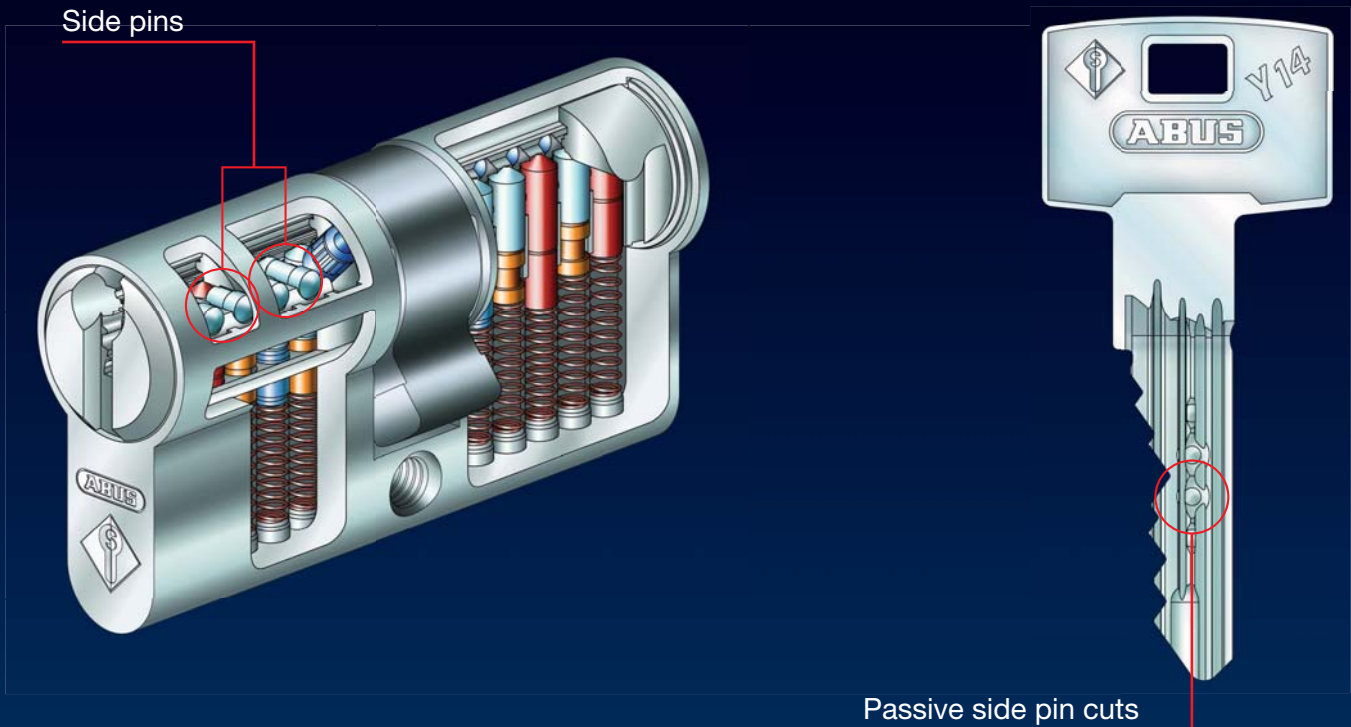

### Precision Angled Key Profile

The angled key profile offers effective resistance to picking.

The angled profile offers much higher key stability.

Angled "V" profile

### General Benefits

Complex locking through a 14 mm core offers greater system flexibility.

Legal protection (Patent) gives "the good feeling of security".

Six (6) to ten (10) locking elements.

Durable key design through nickle silver keys.

# Systems XY14

Side passive pins leads to higher locking security.

## Ideal for higher security requirements

XY14 offers a higher level of security with the use of passive side pins. Increasing the locking security and enhancing the master key possibilities.

The addition of XY14 into existing Y14 systems gives future flexibility. Alternatively, a system can be entirely XY14. Allowing for larger systems with complex security needs right from the start.