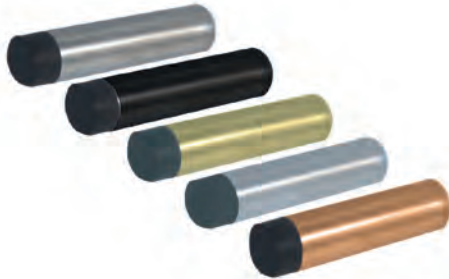

12mm Risen Base-45mm diam

- 4302 Polished Brass
- 34302 Polished Chrome
- 44302 Satin Chrome
- 54302 Matt Black