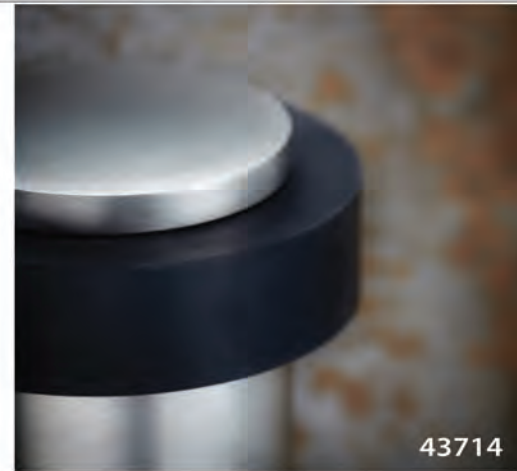

> Door Stops & Holding Mechanisms

45mm diam

Brass Material

- 3080 Polished Brass
- 23080 Antique Copper
- 33080 Polished Chrome
- 43080 Satin Chrome
- 53080 Matt Black
- 63080 Copper

304 SS Material

- 13716 PVD Polished Brass
- 33716 Polished SS
- 43716 Satin SS

12mm Risen Base-45mm diam

- 4302 Polished Brass
- 34302 Polished Chrome
- 44302 Satin Chrome
- 54302 Matt Black

75mm -17mm diam

- 13717 Polished Brass
- 33717 Polished Chrome
- 43717 Satin Chrome
- 53717 Matt Black
- 63717 Copper

Wall Mount

85mm (22mm square)

- 13711 Polished Brass
- 33711 Polished Chrome
- 43711 Satin Chrome
- 53711 Matt Black

Floor Mount

45mm (22mm square)

- 13710 Polished Brass
- 33710 Polished Chrome
- 43710 Satin Chrome
- 53710 Matt Black

Foot Operated

Modern Design 145x27mm (55mm Throw)

- 34099 Polished Chrome
- 44099 Satin Chrome

Classic Design 130x25mm

- 4098 Polished Brass
- 34098 Polished Chrome

43714

40mm (30mm diam)

- 33714 Polished 304SS
- 43714 Satin 304SS

40mm (30mm diam)

- 43712 Satin 304SS

40mm (30mm diam)

- 33713 Polished 304SS
- 43713 Satin 304SS

40mm (25mm diam)

- 13715 PVD Brass Finish
- 33715 Polished 304SS
- 43715 Satin 304SS

44099