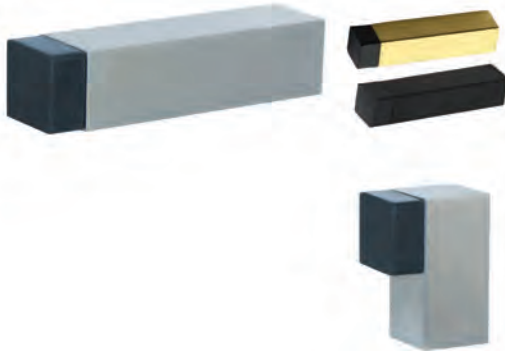

Wall Mount

85mm (22mm square)

- 13711 Polished Brass
- 33711 Polished Chrome
- 43711 Satin Chrome
- 53711 Matt Black

Floor Mount

45mm (22mm square)

- 13710 Polished Brass
- 33710 Polished Chrome
- 43710 Satin Chrome
- 53710 Matt Black